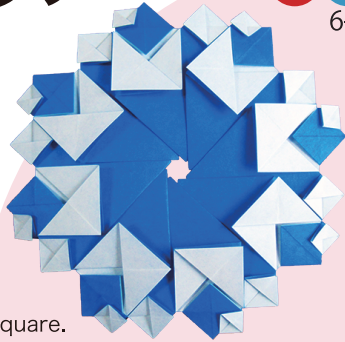

薔薇

Rose

60
6-B

★★★

山北克彦
YAMAKITA Katsuhiko

24cm 1枚
爪楊枝、ヘラ
1 sheet of 24cm square.
Toothpick, Bone folder

10:00

|